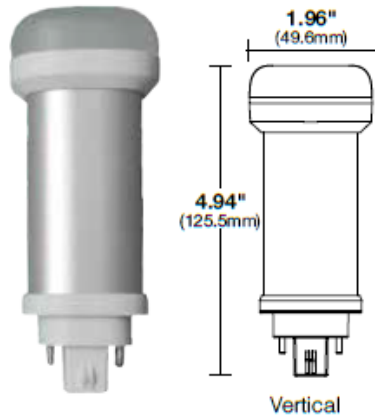

ProLED. LED Direct Plug-ins

Product #: _____ Type: _____
 Project: _____ Date: _____
 Comments: _____ Initials: _____

PL12V/XXX/DIR/LED2

Vertical

PL12H/XXX/DIR/LED2

Horizontal

ProLED Plug-in lamps are long-lasting, energy efficient replacements for CFL lamps with 4-pin G24q bases without any fixture re-wiring.

Specifications

- Dedicated horizontal and vertical orientation versions (horizontal features rotatable socket alignment)
- Lasts 5 times longer than CFL
- Electronic CFL ballast compatible
- 50,000 hour life resulting in lower maintenance costs over time
- Horizontal lamp base rotates for proper orientation in luminaire
- Works with existing 26W, 32W and 42W electronic CFL ballasts
- Mercury-free for safer operation and disposal
- RoHS Compliant
- Fits G24q and GX24q Sockets (26, 32, and 42W CFL) (4-Pin sockets)
- Dimmable when used with a compatible dimming ballast (0-10V)
- -20°C (-4°F) to 45°C (113°F) operating temperatures
- UL classified 1598C Retrofit Kit
- Instant-On
- 5-year warranty
- 120-277V