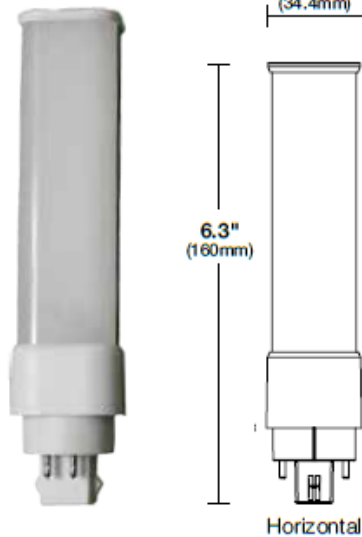

ProLED. LED Direct Plug-ins

Product #: _____ Type: _____
 Project: _____ Date: _____
 Comments: _____ Initials: _____

PL12V/XXX/DIR/LED2

Vertical

PL12H/XXX/DIR/LED2

Horizontal

ProLED Plug-in lamps are long-lasting, energy efficient replacements for CFL lamps with 4-pin G24q bases without any fixture re-wiring.

Specifications

- Dedicated horizontal and vertical orientation versions (horizontal features rotatable socket alignment)
- Lasts 5 times longer than CFL
- Electronic CFL ballast compatible
- 50,000 hour life resulting in lower maintenance costs over time
- Horizontal lamp base rotates for proper orientation in luminaire
- Works with existing 26W, 32W and 42W electronic CFL ballasts
- Mercury-free for safer operation and disposal
- RoHS Compliant
- Fits G24q and GX24q Sockets (26, 32, and 42W CFL) (4-Pin sockets)
- Dimmable when used with a compatible dimming ballast (0-10V)
- -20°C (-4°F) to 45°C (113°F) operating temperatures
- UL classified 1598C Retrofit Kit
- Instant-On
- 5-year warranty
- 120-277V

Ordering Information

Watt	Base	Product #	Product Code	Color Temp.	CRI	Lumens	Useful Life*	Pkg. Qty.	MOL	DLC Qualified	Wattage Equivalent
Vertical											
12 Watt	G24q/GX24q	82112	PL12V/835/DIR/LED2	3500K	82	1200	50,000	1/25	4.60"	Yes	26
12 Watt	G24q/GX24q	82113	PL12V/840/DIR/LED2	4000K	82	1200	50,000	1/25	4.60"	Yes	26
12 Watt	G24q/GX24q	82114	PL12V/850/DIR/LED2	5000K	82	1200	50,000	1/25	4.60"	Yes	26
Horizontal											
12 Watt	G24q/GX24q	82117	PL12H/835/DIR/LED2	3500K	82	1200	50,000	1/25	6.30"	Yes	26
12 Watt	G24q/GX24q	82118	PL12H/840/DIR/LED2	4000K	82	1200	50,000	1/25	6.30"	Yes	26
12 Watt	G24q/GX24q	82119	PL12H/850/DIR/LED2	5000K	82	1200	50,000	1/25	6.30"	Yes	26